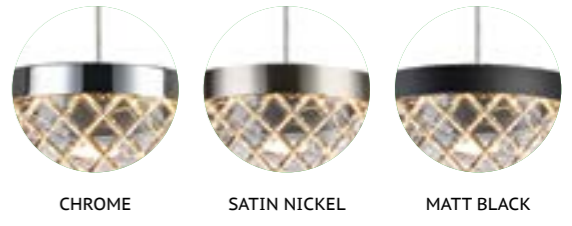

NEW **DIAMOND CUT**