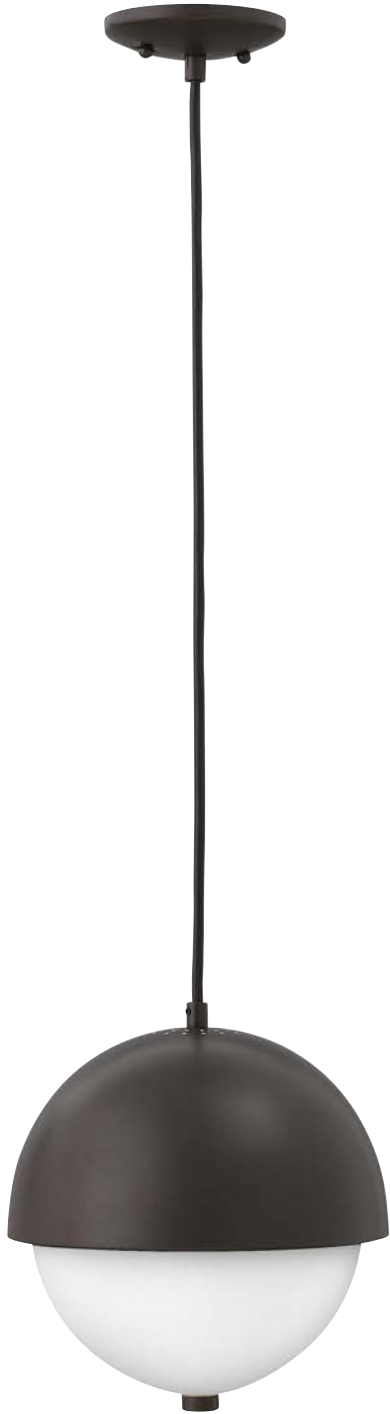

FR38510VBZ [10" DIA., 11" H]