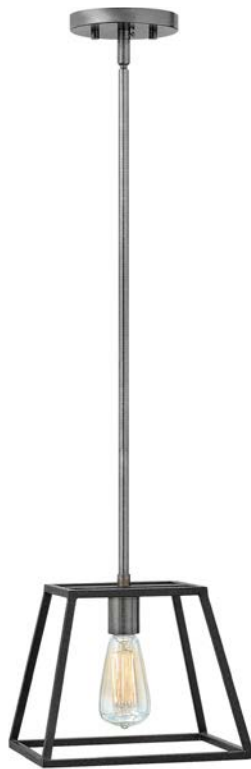

3351 DZ
10" W, 12½" H
51¼" MAX. H*

3336 DZ
22" W, 24½" H
69¼" MAX. H*

ITEM	BULBS	CANOPY	WIRE	STEMS INCLUDED	ADDITIONAL FINISHES
3336 DZ	4-60w Cand.	5" Dia.	10'	1-6", 3-12"	BZ
3351 DZ	1-100w Med.	5" Dia.	10'	1-6", 1-12", 1-18"	BZ
3357 DZ	7-100w Med.	5" Dia.	10'	1-6", 1-12", 1-18"	BZ
3358 DZ	13-75w Med.	5" Dia.	10'	1-6", 1-12", 1-18"	BZ

*Maximum achievable height with stems included. Additional 12" stems available. For 3336 DZ and 3351 DZ use 6035 AN. For 3357 DZ and 3358 DZ use 6065 AN. Ideal for vintage filament bulbs (not included).

3334 DZ
18" W, 16¼" H
61" MAX. H*

3337 DZ
10" W, 8¾" H
53½" MAX. H*

3330 DZ
7½" W, 22¼" H

3330 DZ
(side view)

3338 DZ
48" W, 15¾" H
60¾" MAX. H*

ITEM	BULBS	DEPTH	EXT.	TOP TO OUTLET	BACK PLATE/CANOPY	WIRE	STEMS INCLUDED	ADDITIONAL FINISHES
3330 DZ	2-60w Cand.		5"	11¼"	7½" W, 22¼" H Back Plate			BZ
3334 DZ	4-60w Cand.				5" Dia. Canopy	10'	1-6", 3-12"	BZ
3337 DZ	1-100w Med.				5" Dia. Canopy	10'	1-6", 1-12", 1-18"	BZ
3338 DZ	8-60w Cand.	18"			4¾" W, 9½" L Canopy	10'	2-6", 6-12"	BZ