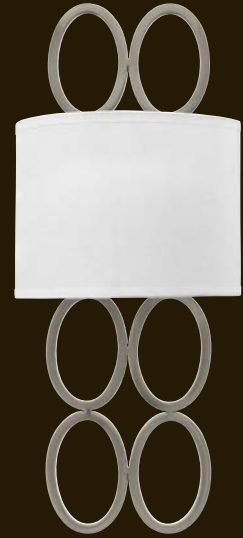

SCNCE
FR35600BNI [8.75" W, 20.5" H]

53241 BN
15" DIA., 8.25" H
5.75" DIA. CANOPY
3-60W MEDIUM

FR35603BNI
21" DIA., 18.5" H
57" MAX. HEIGHT*
5.75" DIA. CANOPY
3-100W MEDIUM

FR35600BNI
8.75" W, 20.5" H, 3.75" EXT.
4.75" W, 6.5" H BACK PLATE
8" TTO
2-40W CANDELABRA
ADA compliant

FR35604BNI
26" DIA., 18.5" H
57" MAX. HEIGHT*
5.75" DIA. CANOPY
3-100W MEDIUM