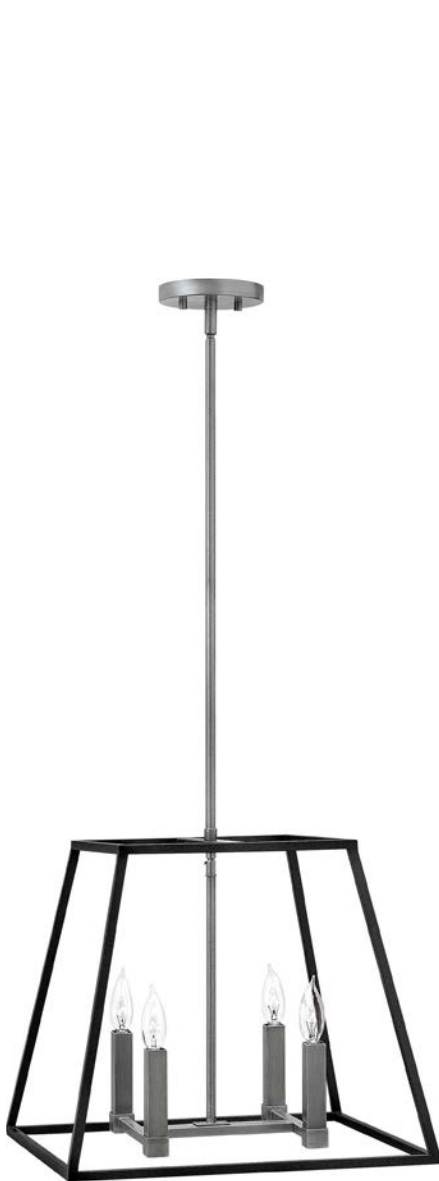

3334 DZ
18" W, 16¼" H
61" MAX. H*