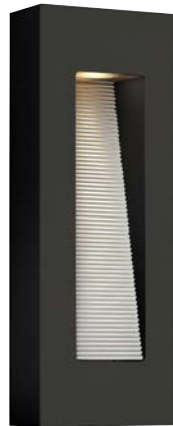

1669 TT

9" W, 24" H

1669 SK
1669 SK-LED
9" W, 24" H

1669 BZ
1669 BZ-LED
9" W, 24" H

1668 TT
1668 TT-LED
6" W, 16" H

1668 SK
1668 SK-LED
6" W, 16" H

1668 BZ
1668 BZ-LED
6" W, 16" H

ITEM	BULBS	LED ITEM	INTEGRATED LED LIGHT SOURCE	EXT.	TOP TO OUTLET	BACK PLATE
1668 BZ	2-20w GU10*	1668 BZ-LED	2-5.5w COL-35	4"	8"	4½" Square
1668 SK	2-20w GU10*	1668 SK-LED	2-5.5w COL-35	4"	8"	4½" Square
1668 TT	2-20w GU10*	1668 TT-LED	2-5.5w COL-35	4"	8"	4½" Square
1669 BZ	2-20w GU10*	1669 BZ-LED	2-5.5w COL-35	4"	12"	4½" Square
1669 SK	2-20w GU10*	1669 SK-LED	2-5.5w COL-35	4"	12"	4½" Square
1669 TT	2-20w GU10*	1669 TT-LED	2-5.5w COL-35	4"	12"	4½" Square