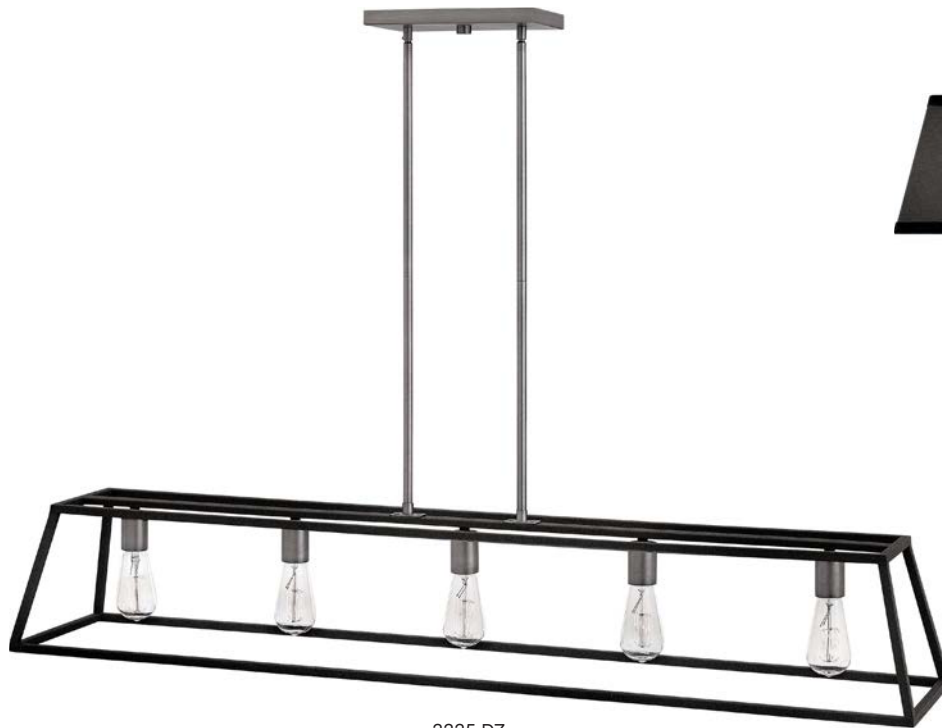

3334 DZ
18" W, 16¼" H
61" MAX. H*

3337 DZ
10" W, 8¾" H
53½" MAX. H*

3330 DZ
7½" W, 22¼" H

3330 DZ
(side view)

3338 DZ
48" W, 15¾" H
60¾" MAX. H*

ITEM	BULBS	DEPTH	EXT.	TOP TO OUTLET	BACK PLATE/CANOPY	WIRE	STEMS INCLUDED	ADDITIONAL FINISHES
3330 DZ	2-60w Cand.		5"	11¼"	7½" W, 22¼" H Back Plate			BZ
3334 DZ	4-60w Cand.				5" Dia. Canopy	10'	1-6", 3-12"	BZ
3337 DZ	1-100w Med.				5" Dia. Canopy	10'	1-6", 1-12", 1-18"	BZ
3338 DZ	8-60w Cand.	18"			4¾" W, 9½" L Canopy	10'	2-6", 6-12"	BZ

*Maximum achievable height with stems included. Additional 12" stems available, 6035 AN. Ideal for vintage filament bulbs (not included).

3335 DZ
50" W, 9" H
53" MAX. H*

3332 DZ
13½" W, 9¼" H

3355 DZ
65" W, 9¾" H
53¾" MAX. H*