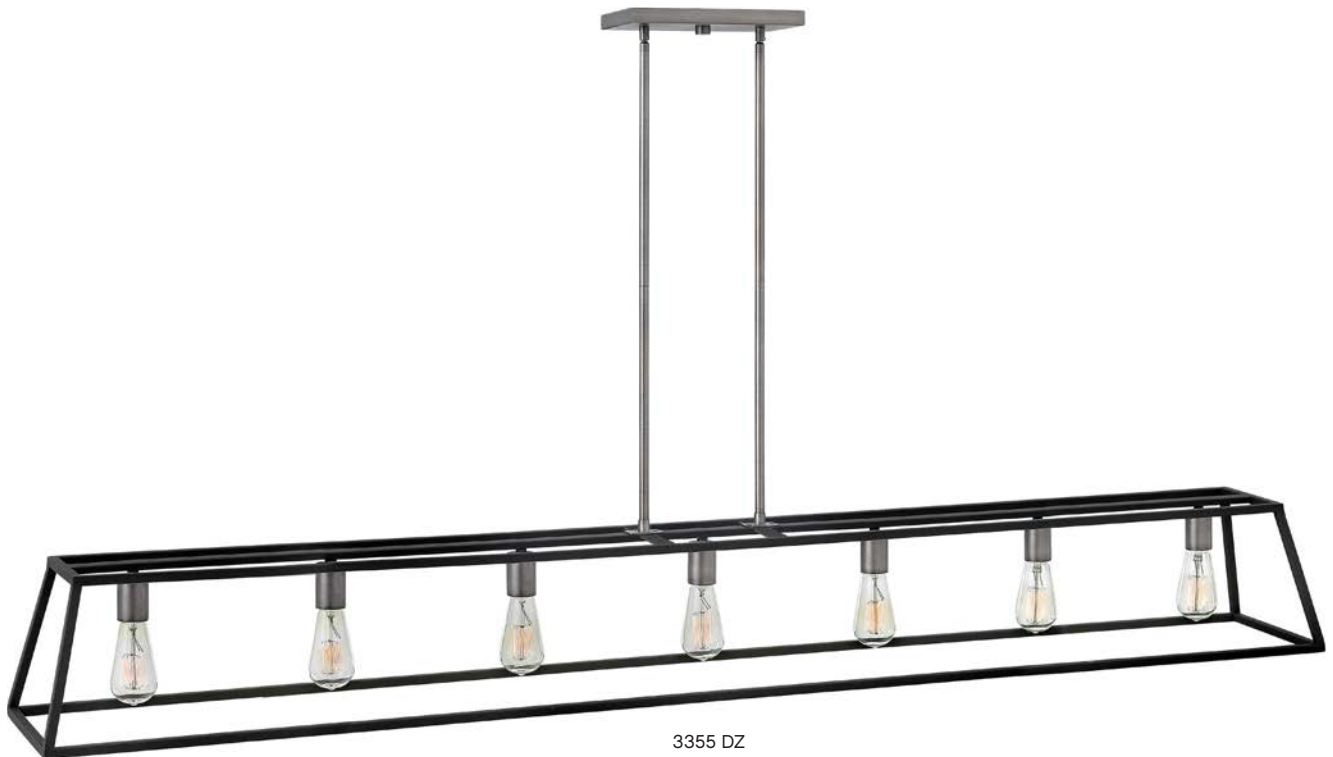

3334 DZ
18" W, 16¼" H
61" MAX. H*

3337 DZ
10" W, 8¾" H
53½" MAX. H*

3330 DZ
7½" W, 22¼" H

3330 DZ
(side view)

3338 DZ
48" W, 15¾" H
60¾" MAX. H*

ITEM	BULBS	DEPTH	EXT.	TOP TO OUTLET	BACK PLATE/CANOPY	WIRE	STEMS INCLUDED	ADDITIONAL FINISHES
3330 DZ	2-60w Cand.		5"	11¼"	7½" W, 22¼" H Back Plate			BZ
3334 DZ	4-60w Cand.				5" Dia. Canopy	10'	1-6", 3-12"	BZ
3337 DZ	1-100w Med.				5" Dia. Canopy	10'	1-6", 1-12", 1-18"	BZ
3338 DZ	8-60w Cand.	18"			4¾" W, 9½" L Canopy	10'	2-6", 6-12"	BZ

*Maximum achievable height with stems included. Additional 12" stems available, 6035 AN. Ideal for vintage filament bulbs (not included).

3335 DZ
50" W, 9" H
53" MAX. H*

3332 DZ
13½" W, 9¼" H

3355 DZ
65" W, 9¾" H
53¾" MAX. H*