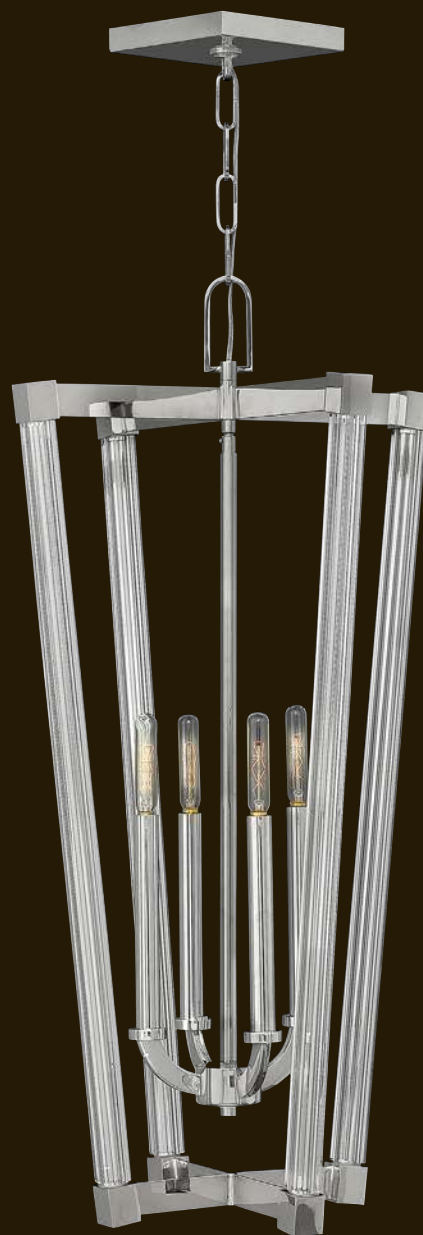

FR36015PNI [17" W, 33.25" H]