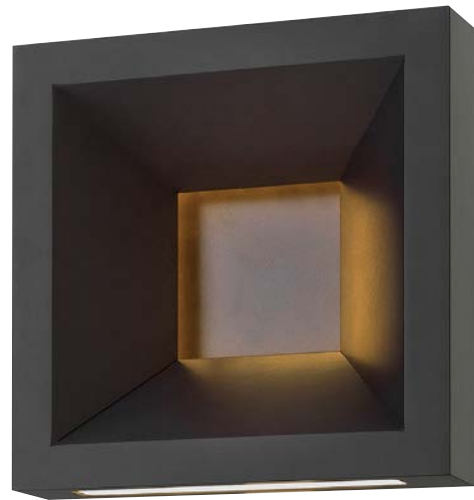

20300 BZ
10" W, 10" H

ITEM	INTEGRATED LED LIGHT SOURCE	ENGINE LUMENS	COLOR TEMP.	CRI	INCANDESCENT EQUIVALENCY	LIFESPAN	EXT.	TOP TO OUTLET	BACK PLATE
20300 BZ	24w LED	1900	2700K	90	2-75w	40,000 Hrs.	4"	5"	6¼" Square
20300 TT	24w LED	1900	2700K	90	2-75w	40,000 Hrs.	4"	5"	6¼" Square

Plaza fixtures are fully dimmable. LED components carry a 5-year limited warranty.