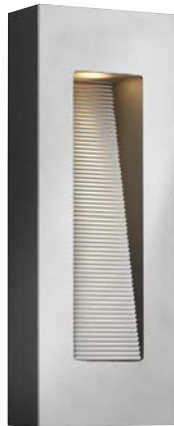

1669 TT

9" W, 24" H

1669 SK
1669 SK-LED
9" W, 24" H

1669 BZ
1669 BZ-LED
9" W, 24" H

1668 TT
1668 TT-LED
6" W, 16" H

1668 SK
1668 SK-LED
6" W, 16" H

1668 BZ
1668 BZ-LED
6" W, 16" H

ITEM	BULBS	LED ITEM	INTEGRATED LED LIGHT SOURCE	EXT.	TOP TO OUTLET	BACK PLATE
1668 BZ	2-20w GU10*	1668 BZ-LED	2-5.5w COL-35	4"	8"	4½" Square
1668 SK	2-20w GU10*	1668 SK-LED	2-5.5w COL-35	4"	8"	4½" Square
1668 TT	2-20w GU10*	1668 TT-LED	2-5.5w COL-35	4"	8"	4½" Square
1669 BZ	2-20w GU10*	1669 BZ-LED	2-5.5w COL-35	4"	12"	4½" Square
1669 SK	2-20w GU10*	1669 SK-LED	2-5.5w COL-35	4"	12"	4½" Square
1669 TT	2-20w GU10*	1669 TT-LED	2-5.5w COL-35	4"	12"	4½" Square