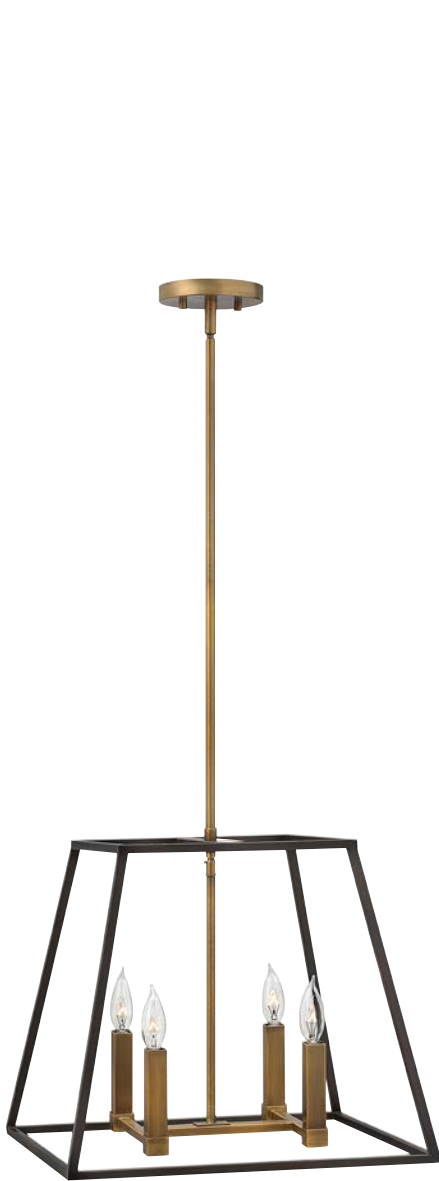

3334 BZ
18" W, 16¼" H
61" MAX. H*