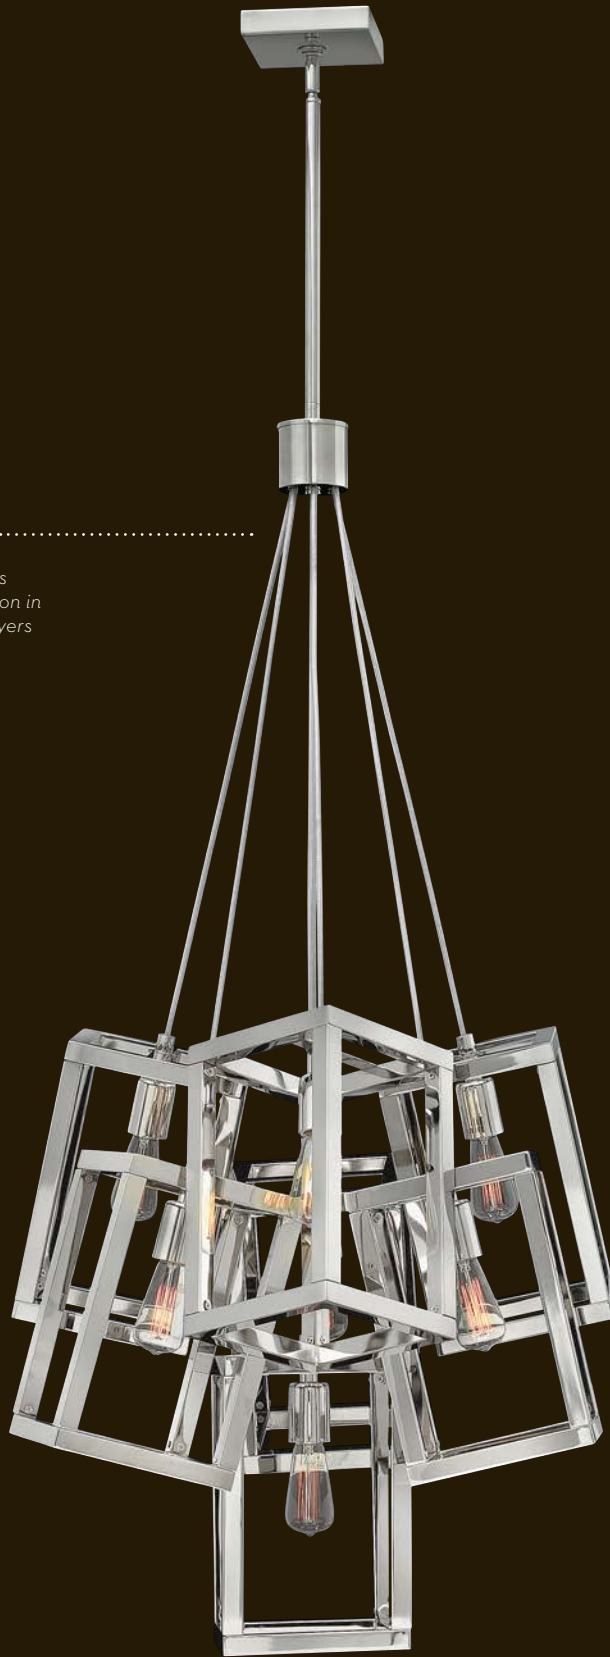

FR42448PNI

28" W, 46.5" H
71.5" MAX. HEIGHT*
5" SQUARE CANOPY
7-100W MEDIUM

FR42449PNI

32.5" W, 52.5" H
89.5" MAX. HEIGHT*
5" SQUARE CANOPY
13-75W MEDIUM
Fixture exceeds 50lbs.

Ensemble stem hung fixtures are provided with 10' of wire and the following stems: (1) 4", (1) 6" and (2) 12"

*Maximum achievable height with stems included. Additional 12" stems are available: **FR86212PNI**

Bulb specifications indicate maximum wattage.

FR42449PNI [32.5" W, 52.5" H]

OBJECT OF OUR
AFFECTION

*Sculptural statement pieces
inspire art-worthy installation in
spacious entryways and foyers*