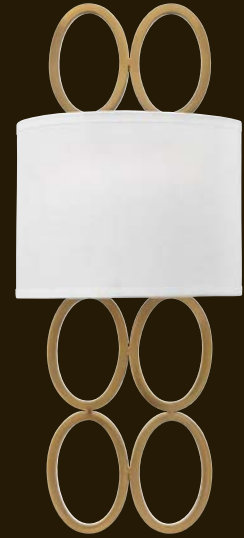

SCNCE
FR35600BRG [8.75" W, 20.5" H]

FR35600BRG
8.75" W, 20.5" H, 3.75" EXT.
4.75" W, 6.5" H BACK PLATE
8" TTO
2-40W CANDELABRA
ADA compliant

FR35603BRG
21" DIA., 18.5" H
57" MAX. HEIGHT*
5.75" DIA. CANOPY
3-100W MEDIUM

FR35601BRG
15" DIA., 8.25" H
5.75" DIA. CANOPY
3-60W MEDIUM

FR35604BRG
26" DIA., 18.5" H
57" MAX. HEIGHT*
5.75" DIA. CANOPY
3-100W MEDIUM