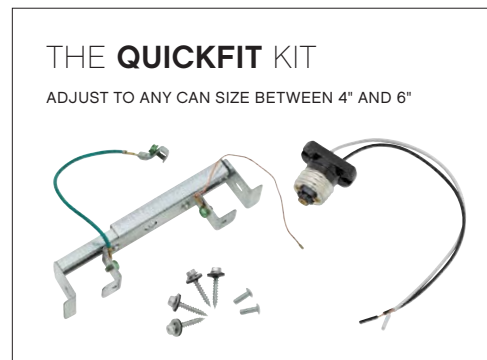

THE QUICKFIT KIT

ADJUST TO ANY CAN SIZE BETWEEN 4" AND 6"

80100 QF

QUICKFIT RECESSED LIGHT CONVERTER KIT