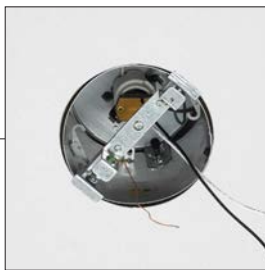

THE QUICKFIT KIT

ADJUST TO ANY CAN SIZE BETWEEN 4" AND 6"

80100 QF

QUICKFIT RECESSED LIGHT CONVERTER KIT

QUICKFIT INSTALLATION *is easy as 1-2-3!*

STEP 1

Mount QuickFit adjustable bar and screw in socket adapter.