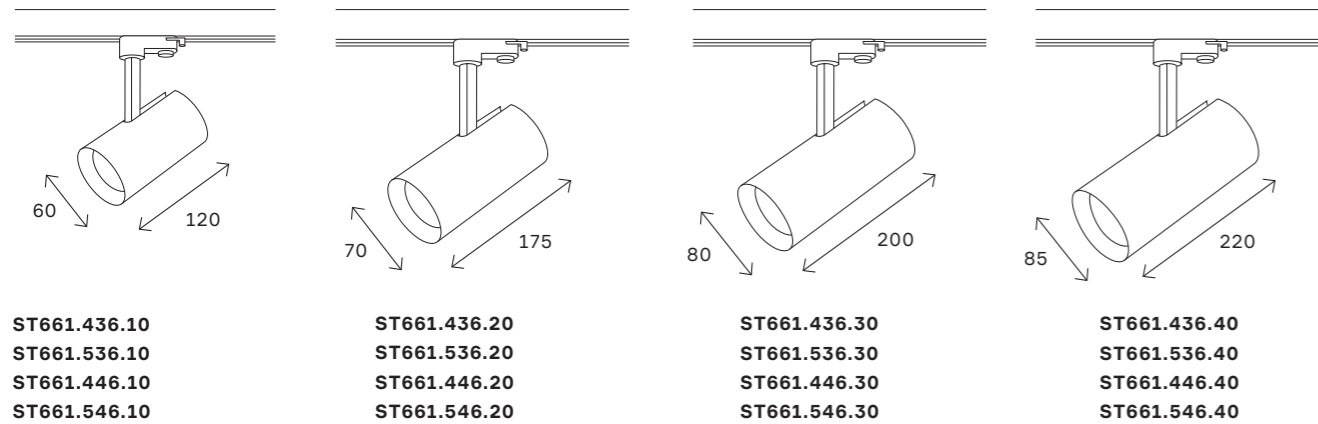

ST661

трекфазная трековая система 200

ST661.436.10
ST661.536.10
ST661.446.10
ST661.546.10

ST661.436.20
ST661.536.20
ST661.446.20
ST661.546.20

ST661.436.30
ST661.536.30
ST661.446.30
ST661.546.30

ST661.436.40
ST661.536.40
ST661.446.40
ST661.546.40