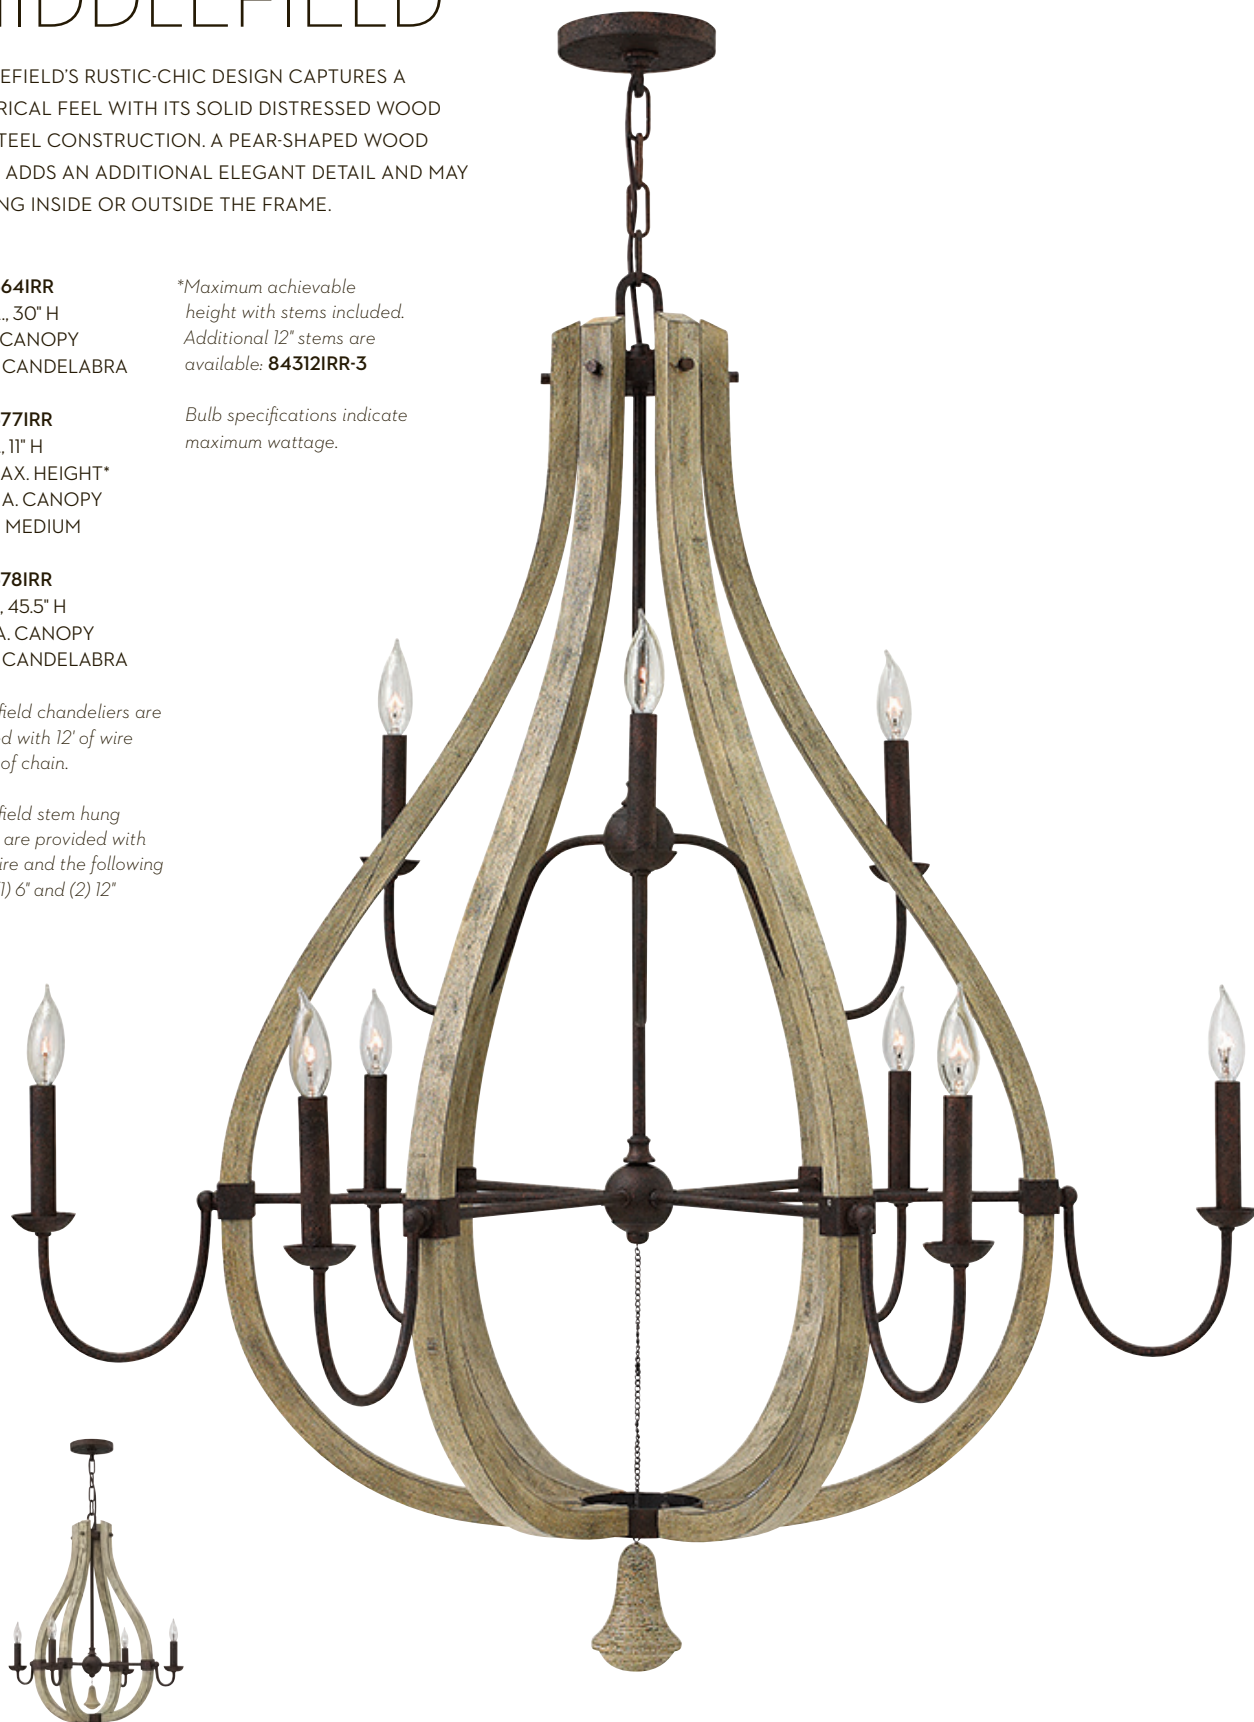

MIDDLEFIELD™

MIDDLEFIELD'S RUSTIC-CHIC DESIGN CAPTURES A HISTORICAL FEEL WITH ITS SOLID DISTRESSED WOOD AND STEEL CONSTRUCTION. A PEAR-SHAPED WOOD FINIAL ADDS AN ADDITIONAL ELEGANT DETAIL AND MAY BE HUNG INSIDE OR OUTSIDE THE FRAME.

FR40564IRR
24" DIA., 30" H
5" DIA. CANOPY
4-60W CANDELABRA

*Maximum achievable height with stems included. Additional 12" stems are available: 84312IRR-3

FR40577IRR
12" DIA., 11" H
43.5" MAX. HEIGHT*
4.75" DIA. CANOPY
1-100W MEDIUM

Bulb specifications indicate maximum wattage.

FR40578IRR
41" DIA., 45.5" H
6½" DIA. CANOPY
9-60W CANDELABRA

Middlefield chandeliers are provided with 12' of wire and 10' of chain.

Middlefield stem hung fixtures are provided with 10' of wire and the following stems: (1) 6" and (2) 12"

FR40578IRR [41" DIA., 45.5" H]

See the complete Middlefield collection in Hinkley's full line catalog.