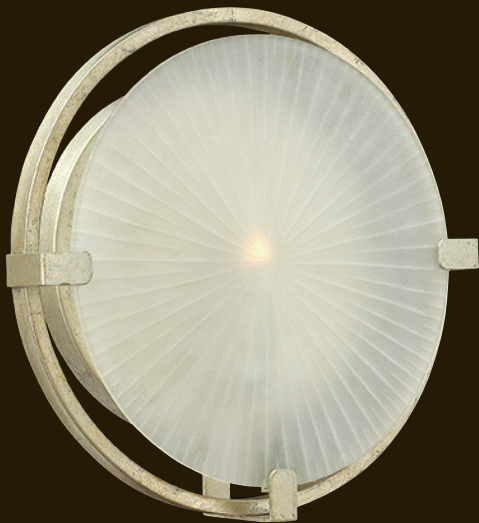

FR43912SLF

12.75" W, 12.75" H, 4" EXT.
9" DIA. BACK PLATE
6.25" TTO
1-60W CANDELABRA
ADA Compliant

Bulb specifications indicate maximum wattage.

FR43913SLF

23.75" W, 24.25" H
56.75" MAX. HEIGHT*
6" DIA. CANOPY
3-60W CANDELABRA

FR43914SLF

12.75" W, 13" H
45.25" MAX. HEIGHT*
5.25" DIA. CANOPY
1-60W CANDELABRA

CANOPY DETAIL

FR43913SLF [23.75" W, 24.25" H]

FR43910SLF [9.5" W, 9.25" H]

FR43914SLF [12.75" W, 13" H]

FR43912SLF [12.75" W, 12.75" H]