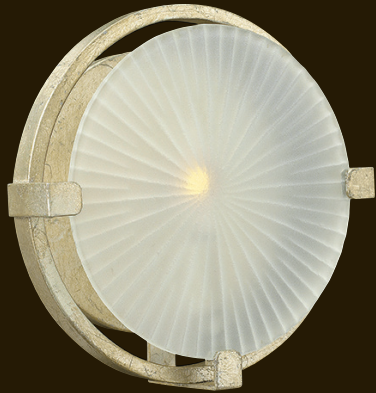

FR43914SLF

12.75" W, 13" H
45.25" MAX. HEIGHT*
5.25" DIA. CANOPY
1-60W CANDELABRA

CANOPY DETAIL

FR43913SLF [23.75" W, 24.25" H]

FR43910SLF [9.5" W, 9.25" H]

FR43914SLF [12.75" W, 13" H]

FR43912SLF [12.75" W, 12.75" H]