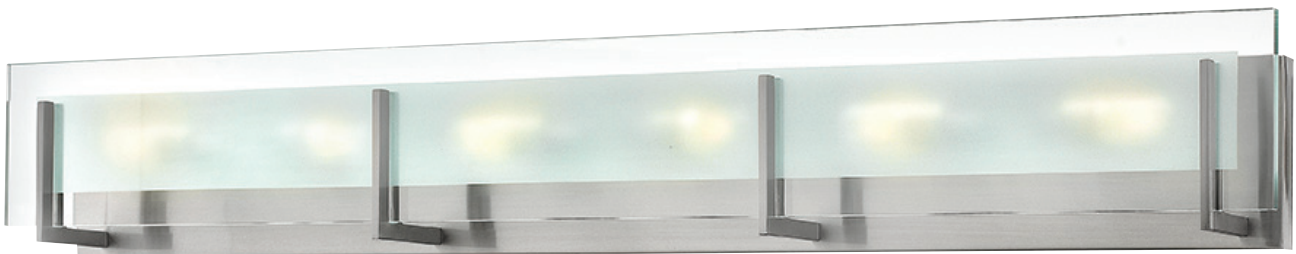

*G9 halogen bulbs included.

Latitude is contemporary and sleek, finding its true beauty in the minimalist design. The slim glass panel features rectangular etching while the subtle, split fork frames add understated architectural style.

LATITUDE™

Brushed Nickel, Chrome **FINISH**
Clear Beveled Inside Etched **GLASS**

See Latitude in Brushed Nickel in Hinkley's full line catalog.

5652 CM

5650 CM

5654 CM

5656 BN (shown), 5656 CM

LATITUDE Brushed Nickel (BN), Chrome (CM)