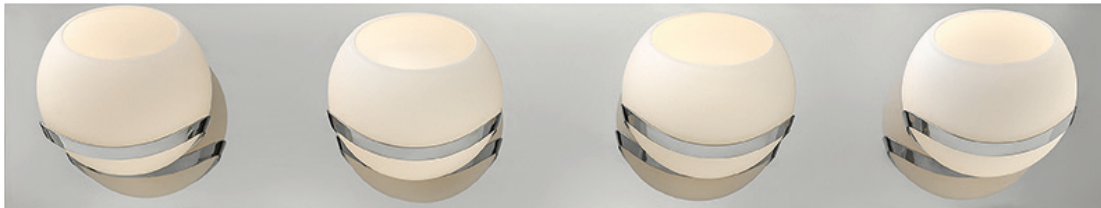

FINISH Chrome
GLASS Etched Opal

50102 CM

50100 CM

50103 CM

50104 CM

NOVA Chrome (CM)

ITEM	WIDTH/DIA.	HEIGHT	EXT.	TOP TO OUTLET	BACK PLATE/CANOPY	BULBS	AVAILABLE FINISHES	INV
50100 CM	5½" W	9¾"	4¾"	5"	4¾" W, 9" H Back Plate	1-60w G9*	CM	•
50102 CM	12½" W	5"	4¾"	2¾"	11¾" W, 4¼" H Back Plate	2-60w G9*	CM	•
50103 CM	19" W	5"	4¾"	2¾"	18¼" W, 4¼" H Back Plate	3-60w G9*	CM	•
50104 CM	25½" W	5"	4¾"	2¾"	24¾" W, 4½" H Back Plate	4-60w G9*	CM	•

*G9 halogen bulbs included.

Quantum makes a daring design leap with a contemporary style that highlights its unique triangular shape. The shallow, low-profile glass appears to float in front of the Chrome mounting bar and can be rotated 90° to accommodate vertical mounting.